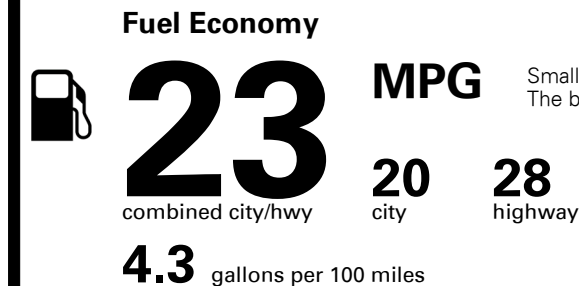

Inland Freight & Handling : \$1,600.00
Total Price : \$51,890.00

Proudly Supporting Hyundai Hope On Wheels and the Fight Against Pediatric Cancer Since 1998

Fuel Economy and Environment

Gasoline Vehicle

Small SUVs range from 14 to 125 MPG. The best vehicle rates 146 MPGe.

You spend \$2,250
 more in fuel costs over 5 years compared to the average new vehicle.

Annual fuel cost \$2,150

Fuel Economy & Greenhouse Gas Rating (tailpipe only)

Smog Rating (tailpipe only)

This vehicle emits 389 grams CO₂ per mile. The best emits 0 grams per mile (tailpipe only). Producing and distributing fuel also create emissions; learn more at fueleconomy.gov.